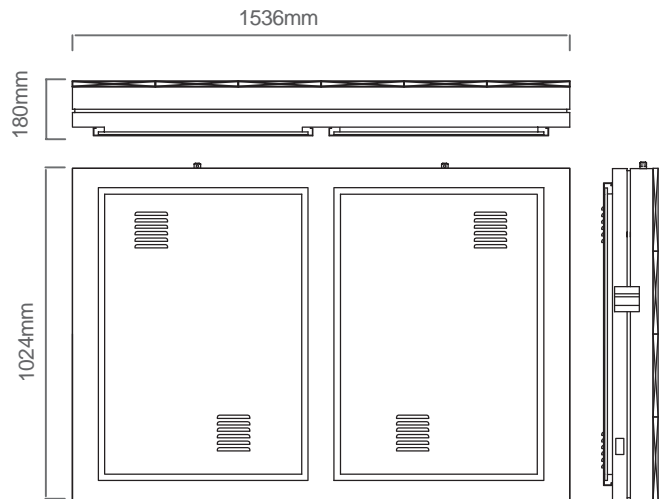

Cabinet view:

Parameters	A1088	A1688
Pixel pitch:	10.66 mm	16 mm
Brightness:	8000 nits	12000 nits
Cabinet size (W×H×D):	1536×1024×180 mm	1536×1024×180 mm
Cabinet weight:	76kg	82 kg
Cabinet material:	Steel	Steel
Pixel configuration:	1R1G1B	1R1G1B
Pixel matrix per cabinet:	144×96 pixels	96×64 pixels
Refresh frequency:	1200 Hz	3864 Hz
Gray scale :	8192 level	8192 level
Colors:	549 Billion	549 Billion
Viewing angle (H/V):	120/60 deg.	120/60 deg.
IP rate (Front/Rear):	IP65/ IP54	IP65/ IP54
Power consumption per sq.m. (max/avg):	620/206 W (8000nit)	1150/380 W (12000nit)
Input voltage (AC):	110 ~ 240 V	
Operating temperature :	-20 ~ + 50 °C	
Signal input format(with video processor):	AV, S-Video, VGA, DVI, YPbPr, HDMI, SDI,DP	
Control distance:	CAT5 cable: < 100 m(328.08 ft) Single fiber: < 10 km(6.2 mile)	